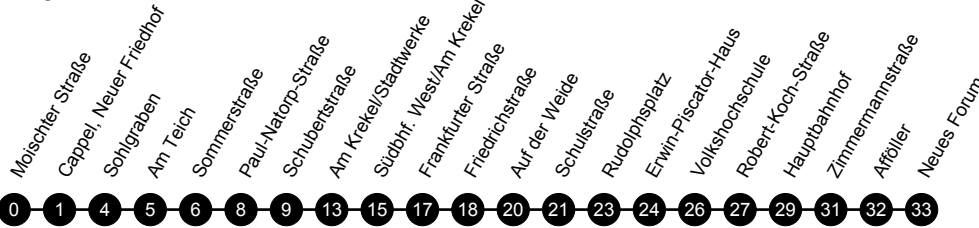

Gültig ab 14.10.2024

Perschnur stellt nicht alle möglichen Linienwege dar!

Montag bis Freitag

Samstag

Verkehrsbeschränkung	Montag bis Freitag					Samstag										
Hinweise																
Moischter Straße	06:27	06:51	07:27	19:27		06:27	08:27	09:27	10:27	10:57	11:27	11:57				
Cappel, Neuer Friedhof	06:28	06:52	07:28	19:28		06:28	08:28	09:28	10:28	10:58	11:28	11:58				
Sohlgraben	06:31	06:55	07:31	19:31		06:31	08:31	09:31	10:31	11:01	11:31	12:01				
Am Teich	06:32	06:56	07:32	19:32		06:32	08:32	09:32	10:32	11:02	11:32	12:02				
Sommerstraße	06:33	06:57	07:33	19:33		06:33	08:33	09:33	10:33	11:03	11:33	12:03				
Paul-Natorp-Straße	06:35	06:59	07:35	19:35		06:35	08:35	09:35	10:35	11:05	11:35	12:05				
Schubertstraße	06:36	07:00	07:36	19:36		06:36	08:36	09:36	10:36	11:06	11:36	12:06				
Am Krekel/Stadtwerke	05:39	05:59	06:40	07:40	19:40	06:00	06:40	08:40	09:40	10:10	10:40	11:10	11:40	12:10		
Südbhf. West/Am Krekel	05:41	06:01	06:42	07:42	19:42	06:02	06:42	alle 60	08:42	09:42	10:12	10:42	11:12	11:42	12:12	
Frankfurter Straße C2	05:43	06:03	06:44	07:44	19:44	06:04	06:44	Min.	08:44	09:44	10:14	10:44	11:14	11:44	12:14	
Friedrichstraße	05:44	06:04	06:45	07:09	07:45	alle 30	19:45	06:05	06:45	08:45	09:45	10:15	10:45	11:15	11:45	12:15
Auf der Weide	05:46	06:06	06:47	07:11	07:47	Min.	19:47	06:07	06:47	08:47	09:47	10:17	10:47	11:17	11:47	12:17
Schulstraße	05:47	06:07	06:48	07:12	07:48		19:48	06:08	06:48	08:48	09:48	10:18	10:48	11:18	11:48	12:18
Rudolphsplatz B2	05:49	06:09	06:50	07:14	07:50		19:50	06:10	06:50	08:50	09:50	10:20	10:50	11:20	11:50	12:20
Erwin-Piscator-Haus	05:50	06:10	06:51	07:15	07:51		19:51	06:11	06:51	08:51	09:51	10:21	10:51	11:21	11:51	12:21
Volkshochschule	05:52	06:12	06:53	07:17	07:53		19:53	06:13	06:53	08:53	09:53	10:23	10:53	11:23	11:53	12:23
Robert-Koch-Straße	05:53	06:13	06:54	07:18	07:54		19:54	06:14	06:54	08:54	09:54	10:24	10:54	11:24	11:54	12:24
Hauptbahnhof B4	05:55	06:15	06:56	07:20	07:56		19:56	06:16	06:56	08:56	09:56	10:26	10:56	11:26	11:56	12:26
Lahnwerkstätten			07:25													
Zimmermannstraße	05:57	06:17	06:58	07:58	19:58					09:58	10:28	10:58	11:28	11:58	12:28	
Afföller	05:58	06:18	06:59	07:59	19:59					09:59	10:29	10:59	11:29	11:59	12:29	
Neues Forum	05:59	06:19	07:00	08:00	20:00					10:00	10:30	11:00	11:30	12:00	12:30	

Samstag