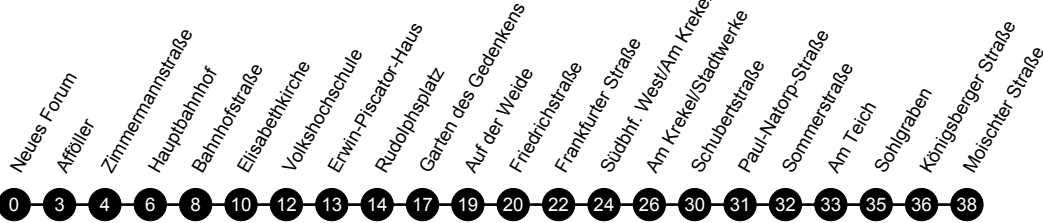

Gültig ab 14.10.2024

Montag bis Freitag Samstag

Verkehrsbeschränkung																
Hinweise																
Neues Forum	05:42	19:42							10:12	10:42	11:12	11:42	12:12	12:42	13:12	13:42
Afföller	05:45	19:45							10:15	10:45	11:15	11:45	12:15	12:45	13:15	13:45
Zimmermannstraße	05:46	19:46							10:16	10:46	11:16	11:46	12:16	12:46	13:16	13:46
Hauptbahnhof A3	05:48	19:48					06:55	09:55	10:18	10:48	11:18	11:48	12:18	12:48	13:18	13:48
Bahnhofstraße 1	05:50	19:50					06:57	09:57	10:20	10:50	11:20	11:50	12:20	12:50	13:20	13:50
Elisabethkirche	05:52	19:52					06:59	09:59	10:22	10:52	11:22	11:52	12:22	12:52	13:22	13:52
Volkshochschule	05:54	19:54					07:01	10:01	10:24	10:54	11:24	11:54	12:24	12:54	13:24	13:54
Erwin-Piscator-Haus	05:55	19:55					07:02	10:02	10:25	10:55	11:25	11:55	12:25	12:55	13:25	13:55
Rudolphsplatz A1	05:56	19:56					07:03	10:03	10:26	10:56	11:26	11:56	12:26	12:56	13:26	13:56
Garten des Gedenkens	05:59	19:59					07:06	10:06	10:29	10:59	11:29	11:59	12:29	12:59	13:29	13:59
Auf der Weide	06:01	alle 30 20:01					07:08	10:08	10:31	11:01	11:31	12:01	12:31	13:01	13:31	14:01
Friedrichstraße	06:02	Min. 20:02					07:09	alle 60 10:09	10:32	11:02	11:32	12:02	12:32	13:02	13:32	14:02
Frankfurter Straße A1	06:04	20:04					07:11	Min. 10:11	10:34	11:04	11:34	12:04	12:34	13:04	13:34	14:04
Südbhf. West/Am Kreckel	06:06	20:06					07:13	10:13	10:36	11:06	11:36	12:06	12:36	13:06	13:36	14:06
Am Kreckel/Stadtwerke	06:08	20:08					07:15	10:15	10:38	11:08	11:38	12:08	12:38	13:08	13:38	14:08
Schubertstraße	06:12	20:12					07:19	10:19	10:42	11:12	11:42	12:12	12:42	13:12	13:42	14:12
Paul-Natorp-Straße	06:13	20:13					07:20	10:20	10:43	11:13	11:43	12:13	12:43	13:13	13:43	14:13
Sommerstraße	06:14	20:14					07:21	10:21	10:44	11:14	11:44	12:14	12:44	13:14	13:44	14:14
Am Teich	06:15	20:15					07:22	10:22	10:45	11:15	11:45	12:15	12:45	13:15	13:45	14:15
Sohlgraben	06:17	20:17					07:24	10:24	10:47	11:17	11:47	12:17	12:47	13:17	13:47	14:17
Königsberger Straße	06:18	20:18					07:25	10:25	10:48	11:18	11:48	12:18	12:48	13:18	13:48	14:18
Moischer Straße	06:20	20:20					07:27	10:27	10:50	11:20	11:50	12:20	12:50	13:20	13:50	14:20

Samstag